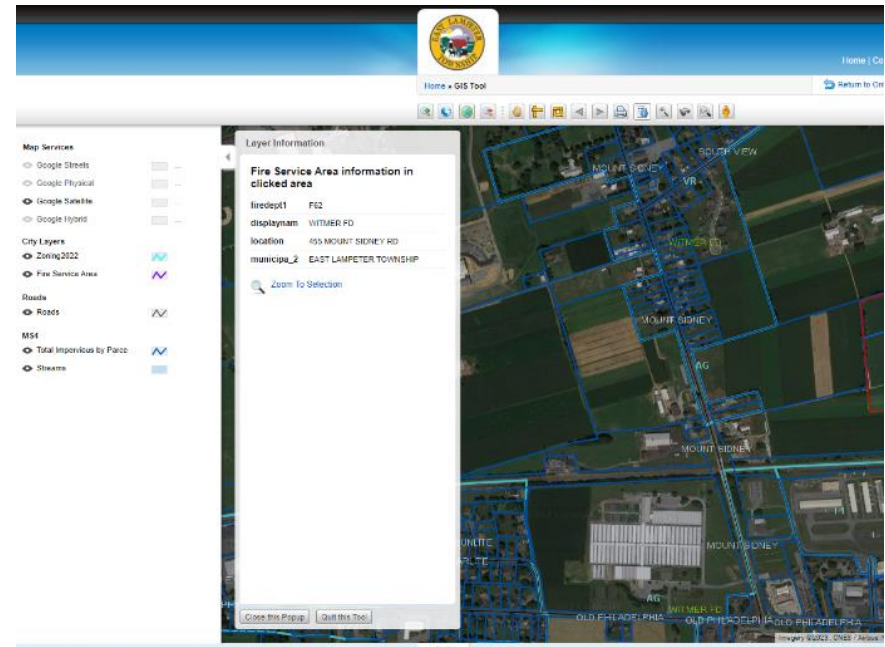

Directions to view mapping of fire services areas within East Lampeter Township

Click on link below:

https://app.mygov.us/task/city/knowledge_base/gis.php?cityname=608

Use the magnifying option to zoom in  to the area of interest should you go too far use the zoom out  button. Zoom in until you recognize the location for which you are searching.

Click on the layer information button  and the following list will appear. Choose the Fire Service Area (first one on the list).

Then click on a property.

Another box will appear with the Fire Service Area information indicating the name of the Fire Company and the address of the Fire Company.