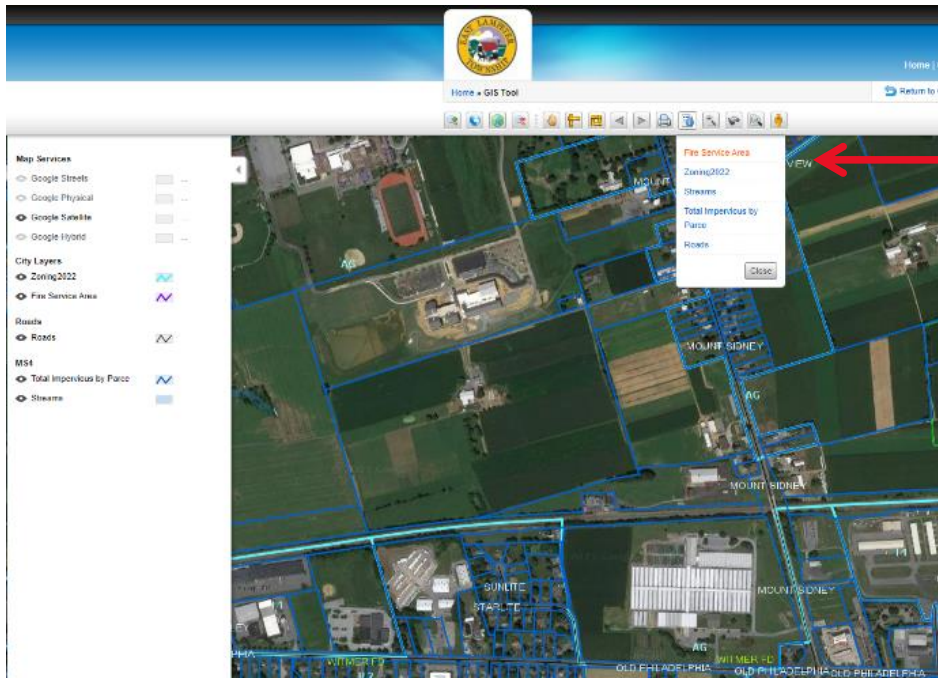

Directions to view mapping of fire services areas within East Lampeter Township

Click on link below:

https://app.mygov.us/task/city/knowledge_base/gis.php?cityname=608

Use the magnifying option to zoom in  to the area of interest should you go too far use the zoom out  button. Zoom in until you recognize the location for which you are searching.

Click on the layer information button  and the following list will appear. Choose the Fire Service Area (first one on the list).

Then click on a property.

Another box will appear with the Fire Service Area information indicating the name of the Fire Company and the address of the Fire Company.